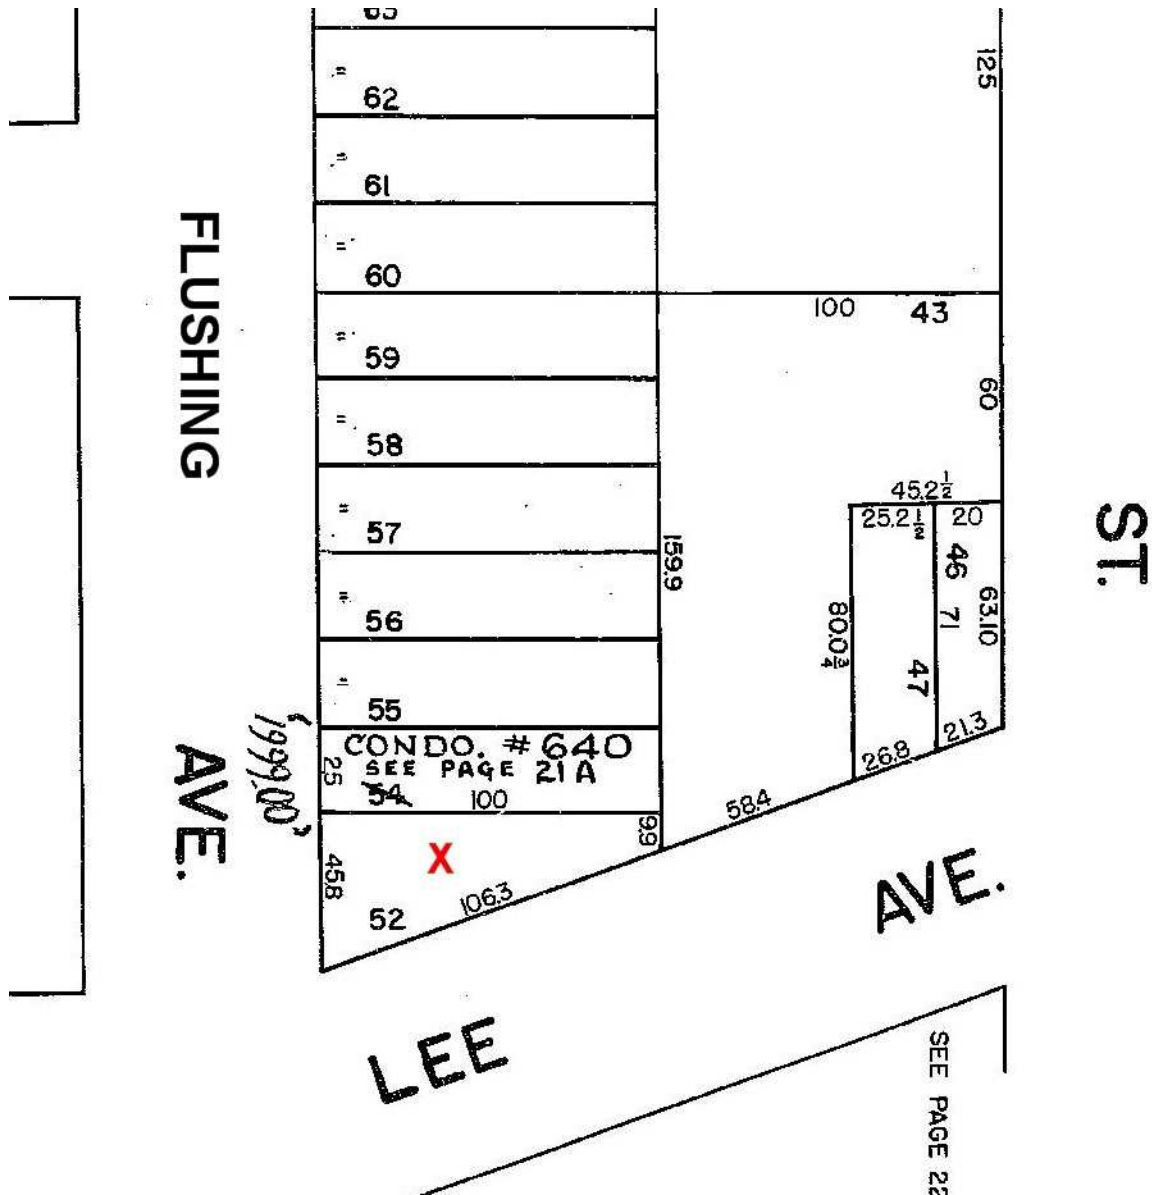

IN CONTRACT

AVAILABLE
535 Flushing Avenue
Brooklyn, New York 11205

LOT SIZE: APPROX. 2,771 SQ. FT.
ASKING PRICE: \$1,100,000
USE: VACANT LAND

AERIAL VIEW

PHOTO

Subject to errors, omissions, changes or withdrawal without any prior notice

TAX MAP

AREA MAP