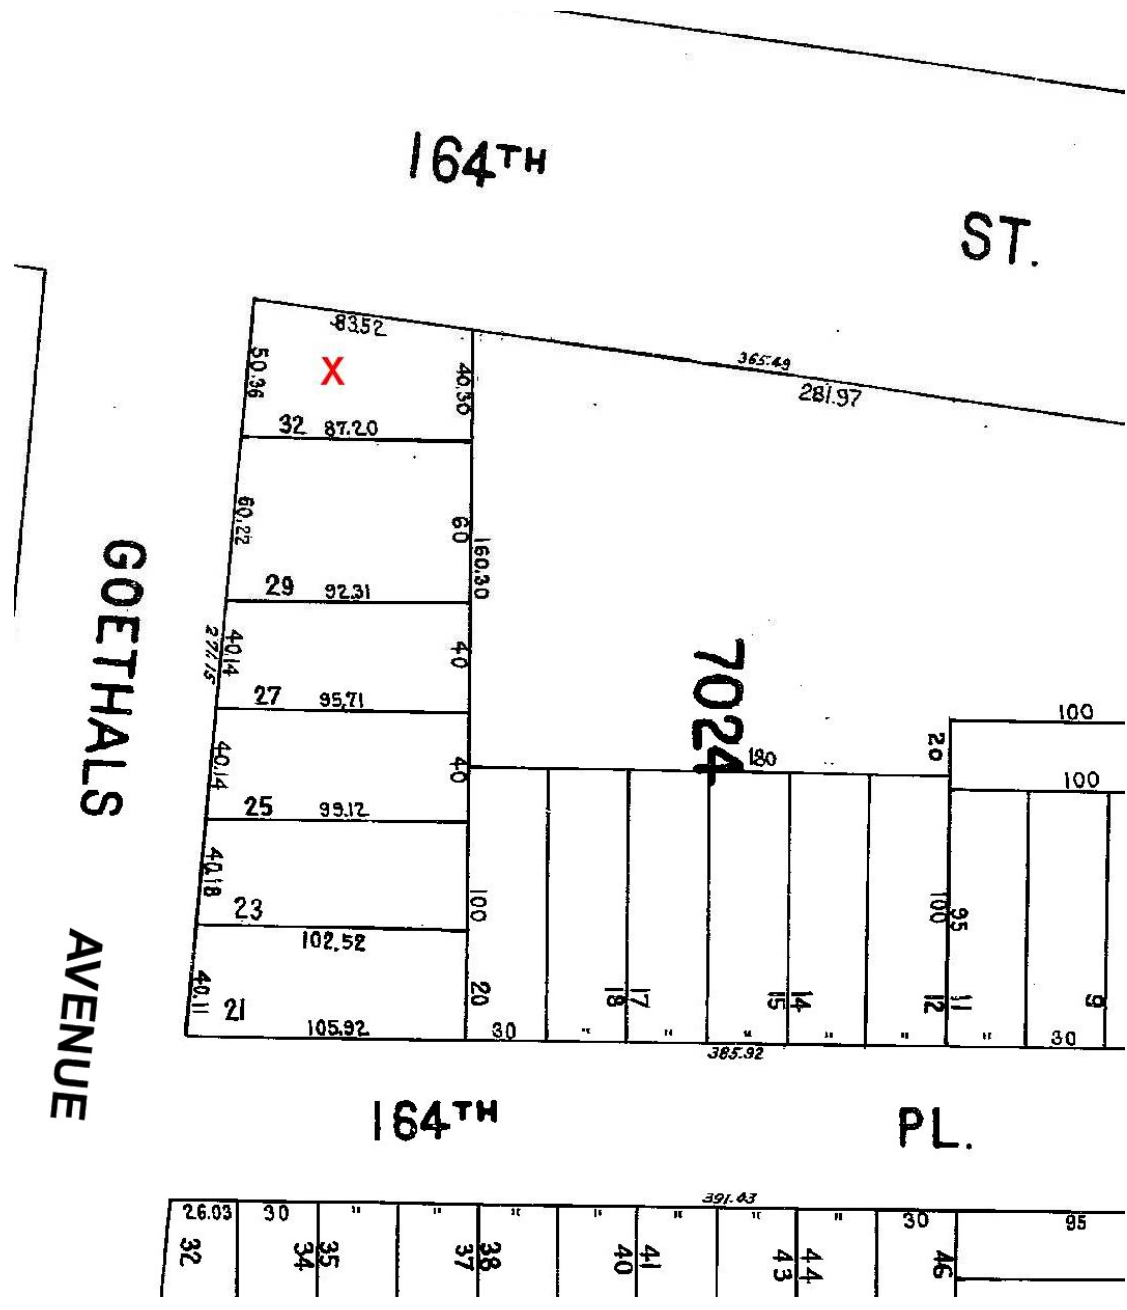

AVAILABLE
164-01 Goethals Avenue
Jamaica, New York 11432

BLDG SIZE: APPROX. 3,800 SQ. FT.
LOT SIZE: APPROX. 4,000 SQ. FT.
ASKING PRICE: \$1,450,000
USE: MEDICAL BUILDING
COMMENTS: ACROSS FROM HOSPITAL, CURRENTLY RENOVATED
AVAILABLE FOR NNN LEASE

AERIAL VIEW

PHOTO

TAX MAP

SITE PLAN

SCHMUE "D"
 408 # 298.19
 FEDERAL UNIVERSITY

AREA MAP