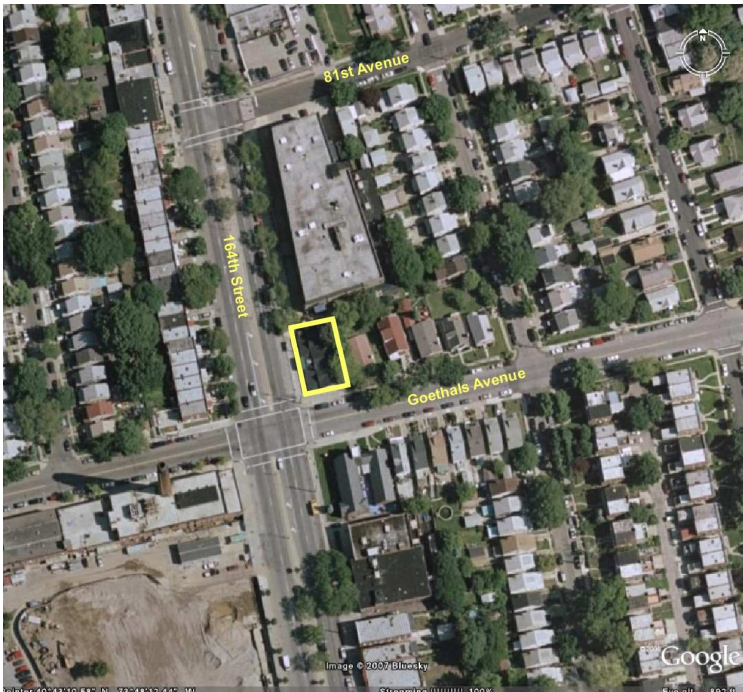

AVAILABLE
164-01 Goethals Avenue
Jamaica, New York 11432

BLDG SIZE: APPROX. 3,800 SQ. FT.
LOT SIZE: APPROX. 4,000 SQ. FT.
ASKING PRICE: \$1,450,000
USE: MEDICAL BUILDING
COMMENTS: ACROSS FROM HOSPITAL, CURRENTLY RENOVATED
AVAILABLE FOR NNN LEASE

AERIAL VIEW

PHOTO

TAX MAP

SITE PLAN

SCHMUE "D"
 408 # 298.19
 FEDERAL UNIVERSITY

AREA MAP